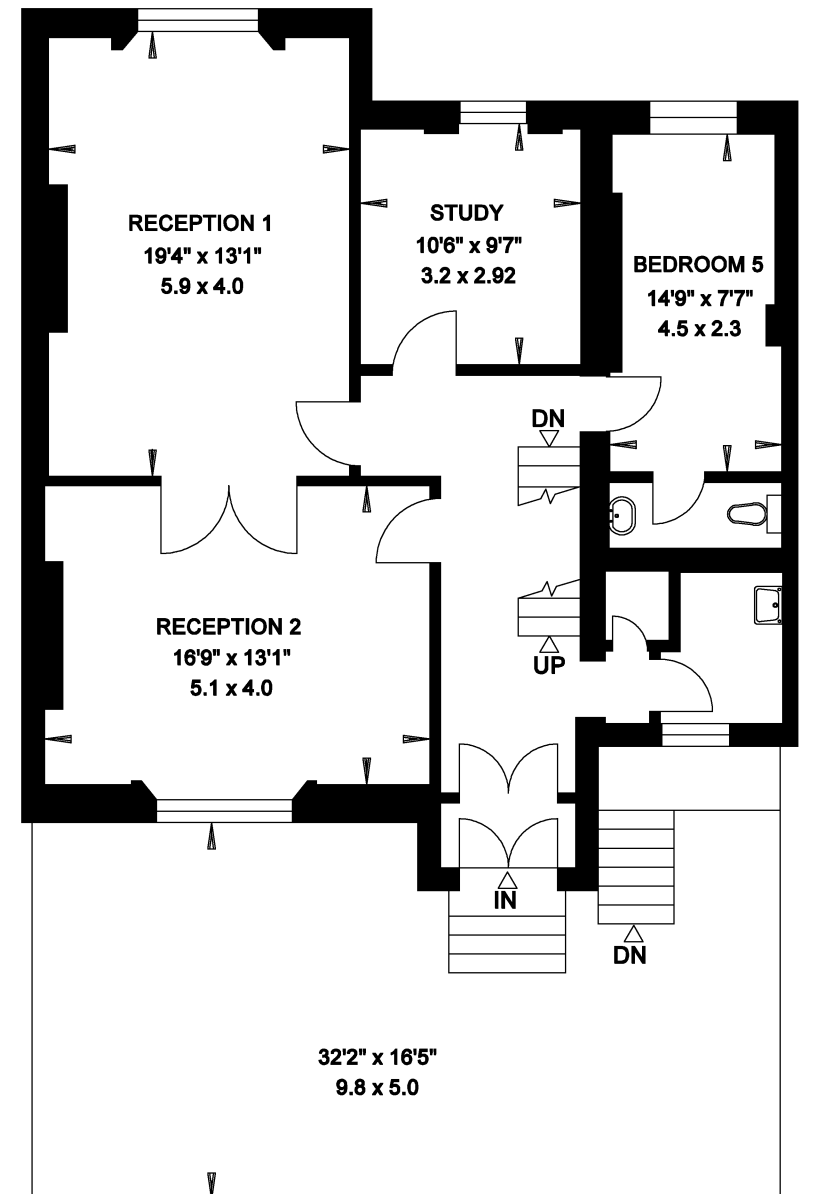

**72 CLIFTON HILL  
ST JOHNS WOOD  
LONDON NW8**

**Gross Internal Area = 271 sq. metres  
2924 sq. feet**

**GARDEN FLOOR**

**FIRST FLOOR**

**RAISED GROUND FLOOR**