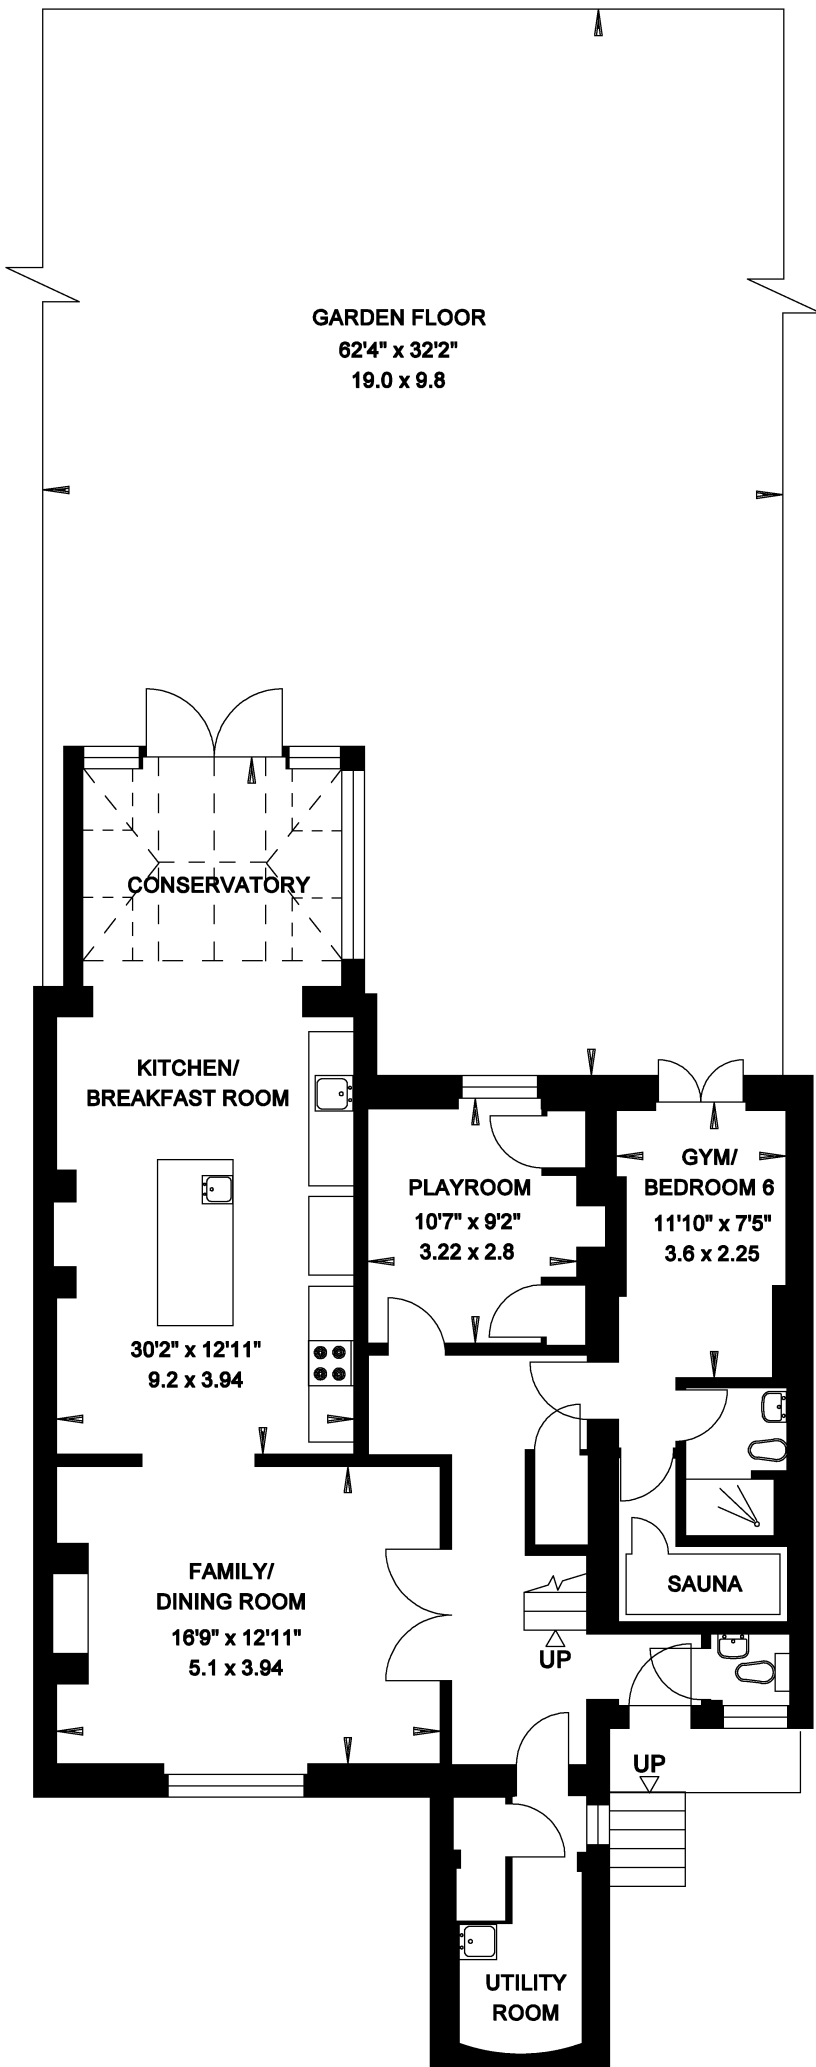

**72 CLIFTON HILL  
ST JOHNS WOOD  
LONDON NW8**

**Gross Internal Area = 271 sq. metres  
2924 sq. feet**

**GARDEN FLOOR**

**FIRST FLOOR**

**RAISED GROUND FLOOR**