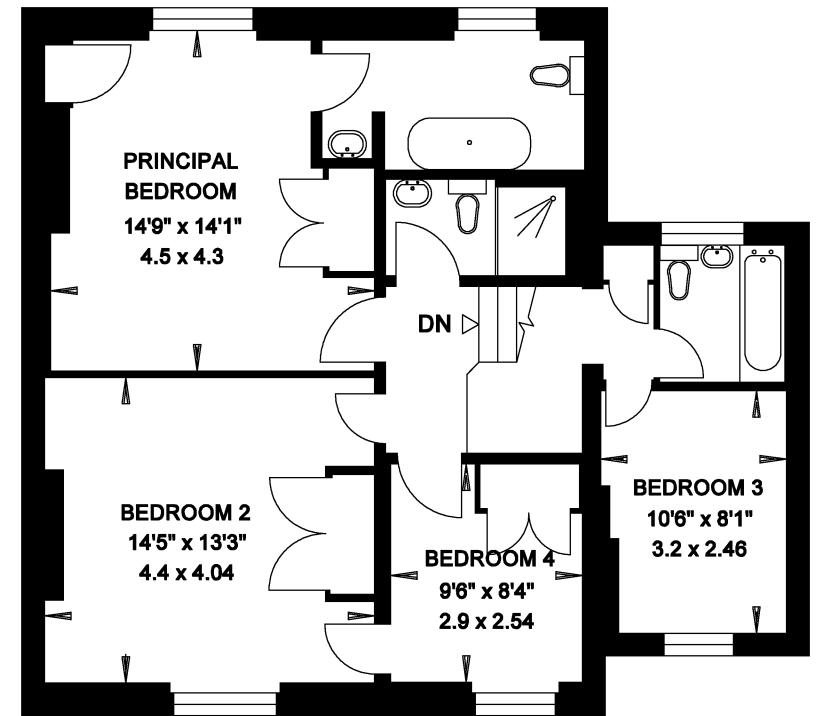

**72 CLIFTON HILL  
ST JOHNS WOOD  
LONDON NW8**

**Gross Internal Area = 271 sq. metres  
2924 sq. feet**

**GARDEN FLOOR**

**FIRST FLOOR**

**RAISED GROUND FLOOR**