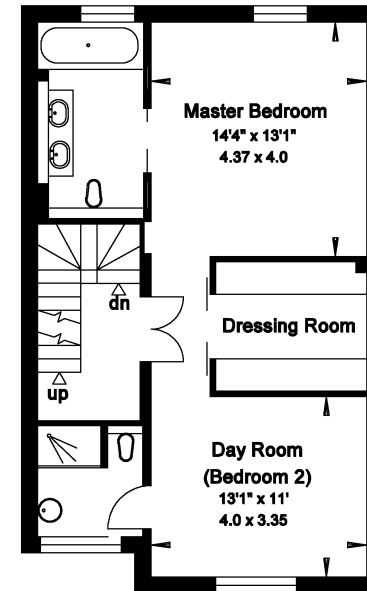

Clareville Street

South Kensington SW7

Gross Internal Area = 344 sq. metres

3707 sq. feet

Lower Ground Floor

Ground Floor

Upper Ground Floor

First Floor

Second Floor