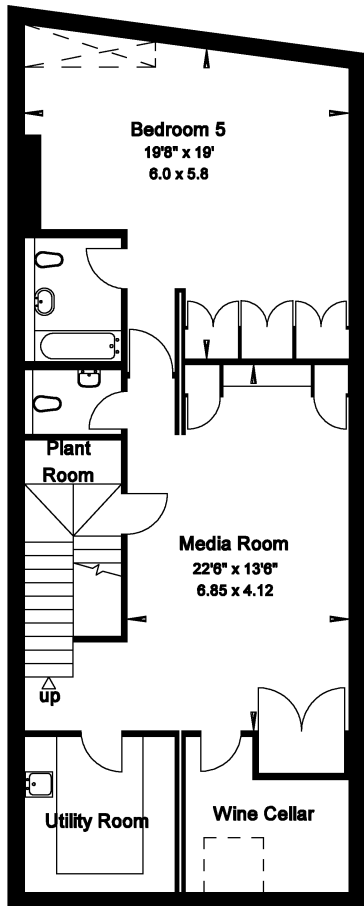

Clareville Street

South Kensington SW7

Gross Internal Area = 344 sq. metres

3707 sq. feet

Lower Ground Floor

Ground Floor

Upper Ground Floor

First Floor

Second Floor