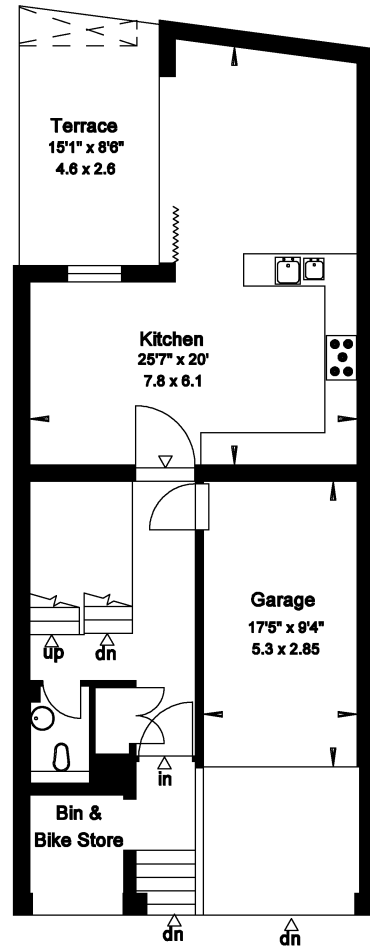

Clareville Street

South Kensington SW7

Gross Internal Area = 344 sq. metres

3707 sq. feet

Lower Ground Floor

Ground Floor

Upper Ground Floor

First Floor

Second Floor