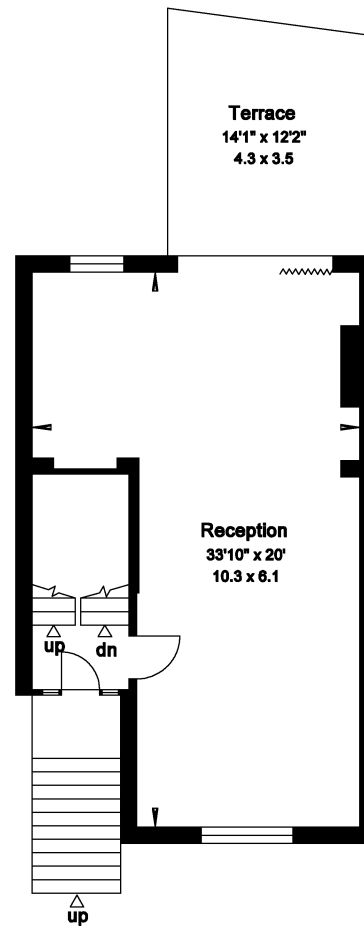

Clareville Street

South Kensington SW7

Gross Internal Area = 344 sq. metres

3707 sq. feet

Lower Ground Floor

Ground Floor

Upper Ground Floor

First Floor

Second Floor