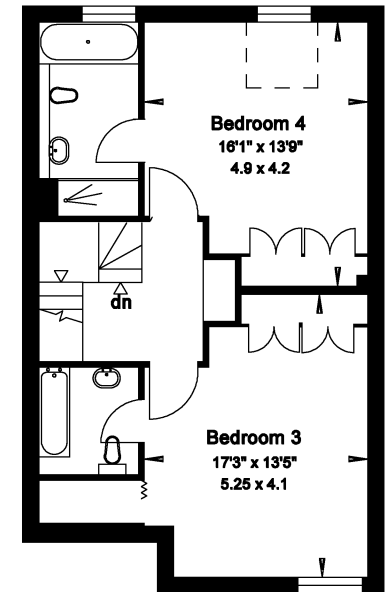

Clareville Street

South Kensington SW7

Gross Internal Area = 344 sq. metres

3707 sq. feet

Lower Ground Floor

Ground Floor

Upper Ground Floor

First Floor

Second Floor